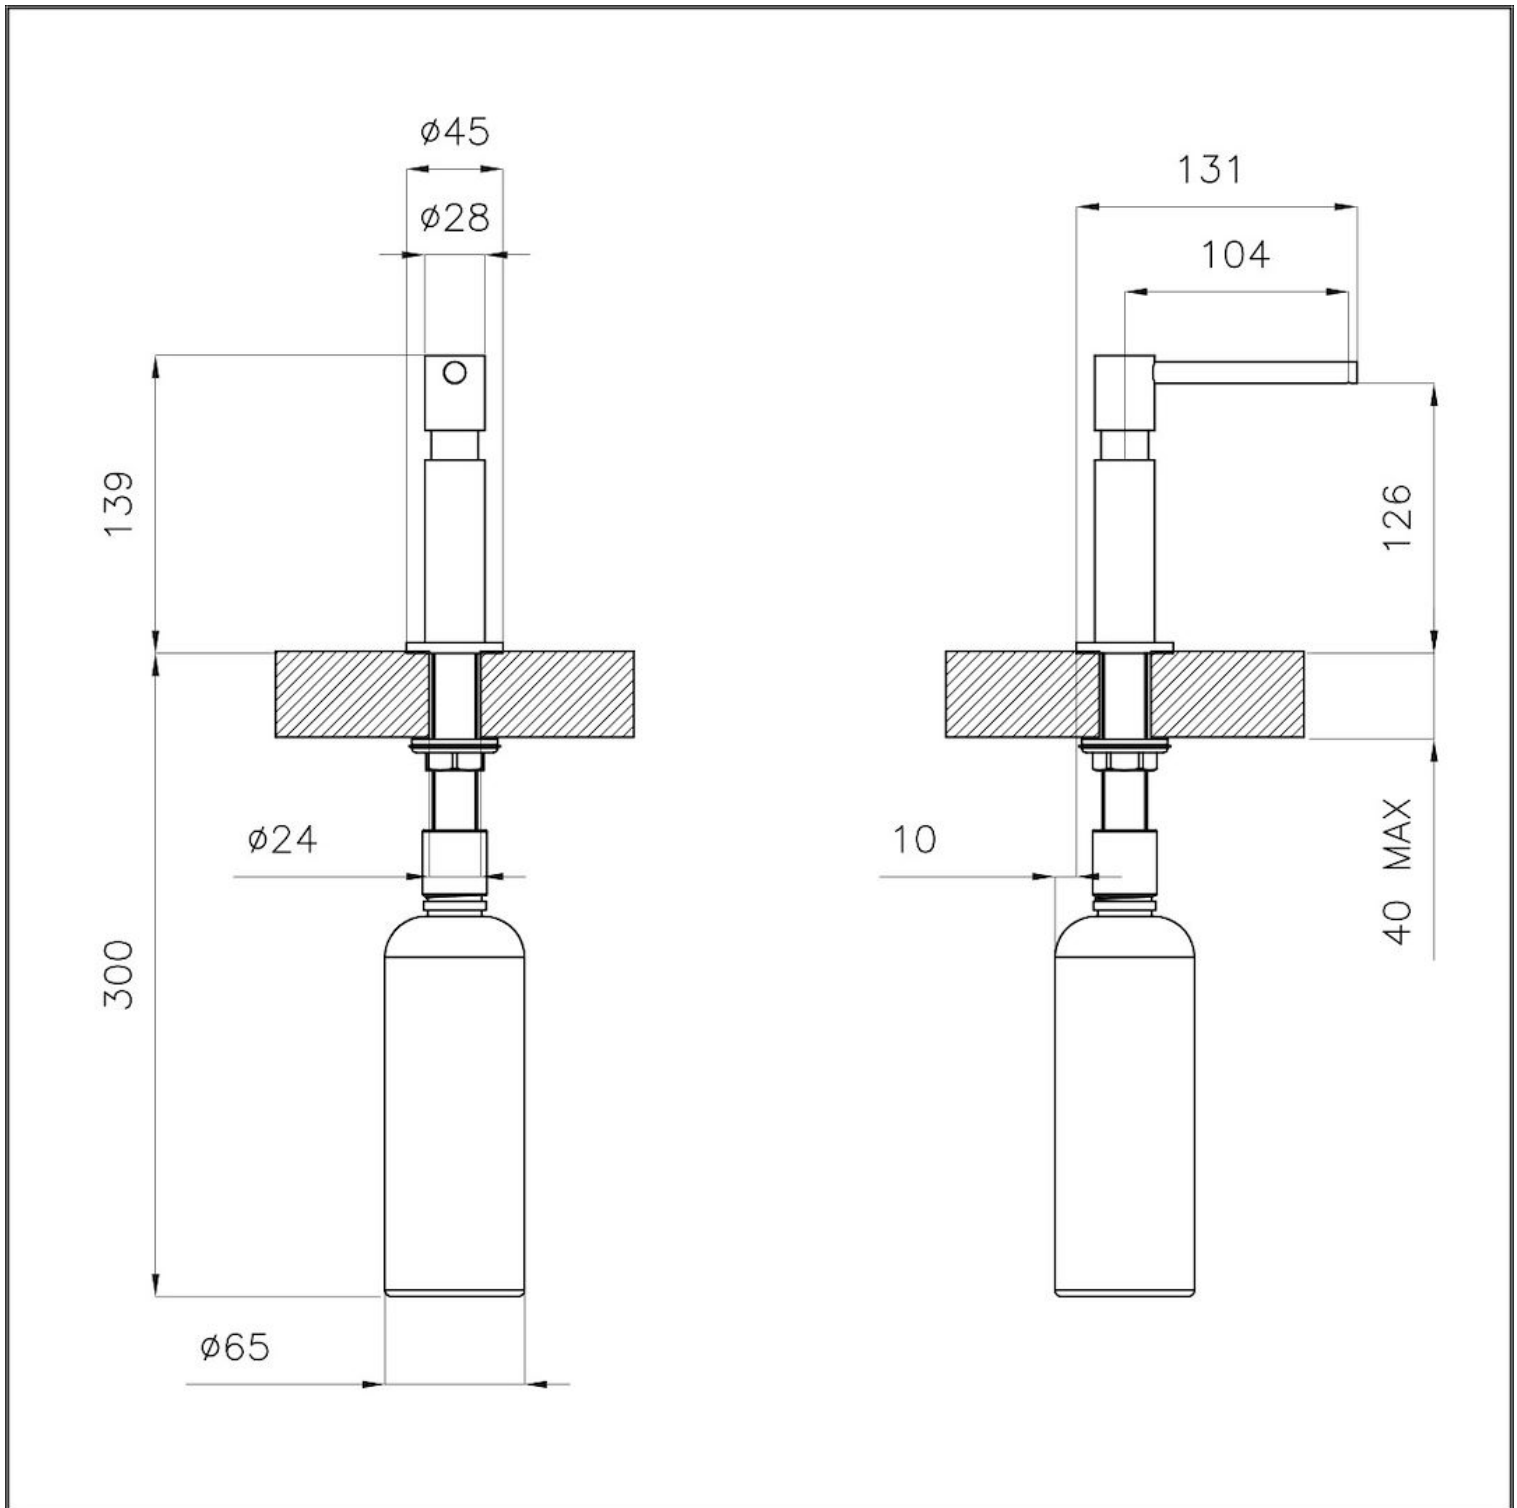

TECHNICAL DATA